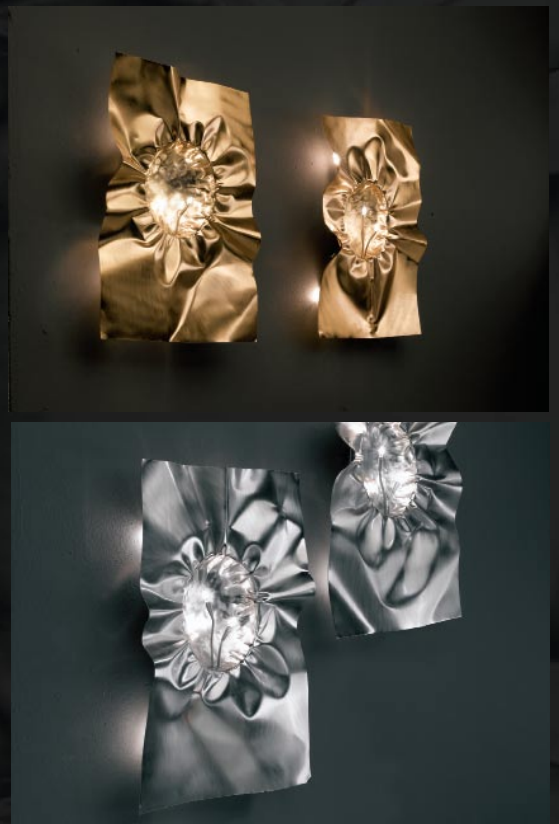

CUSTOM LIGHTING FOR IMMEDIATE RELEASE

STROPICCIO

The inspiration and freedom of ruffled paper create this original wall light uses state of the art workman ship to combine art with light to highlight the sheer delight of this design.

TYPE :
Wall Light

DESIGN:
Marco Pagnoncelli

DIFFUSER:
made in copper hammered entirely by hand.

Diffuser Colour:
Finishes in brushed gold, brushed nickel, brushed copper, brushed bronze,
white.

THE COUTURE OF LIGHTING

Melbourne 1167 High Street, Armadale VIC 3143 ph: 61 3 9822 0001 fax: 61 3 9822 0007
web: www.customlighting.com.au